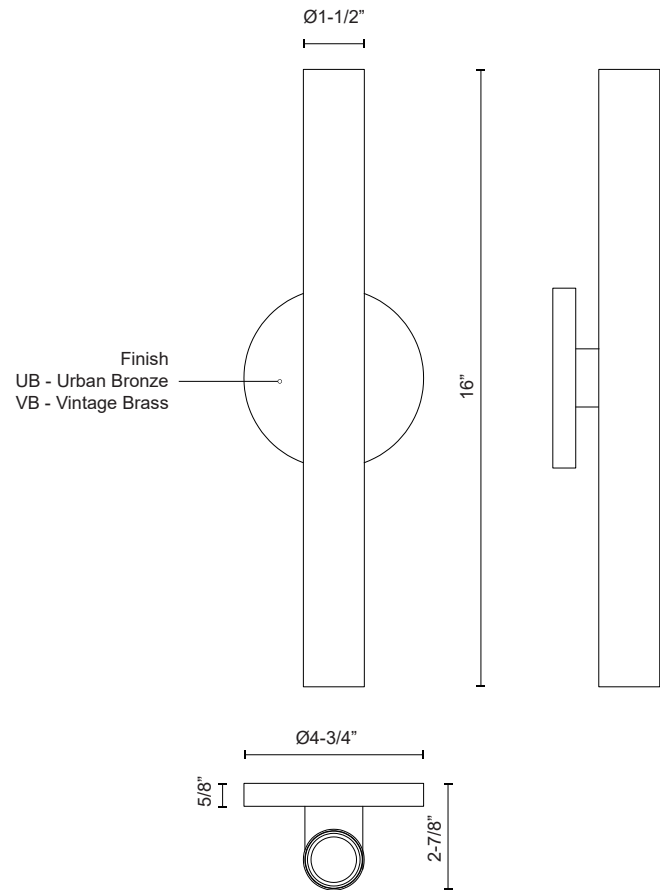

WALL

PROJECT

SPECIFICATION DETAILS

Fixture Dimensions	W1-1/2" x H16" x E2-7/8"
Height from center	8"
Light Source	LED with DC Driver
Wattage	15W
Total Lumens	1425lm
Delivered Lumens	UB-1281lm; VB-1271lm;
Voltage	120V
Color Temperature	3000K
CRI (Ra)	90CRI
Optional Color Temps	2700K - 5000K Available, Minimum Order Quantities Apply
LED Rated Life	50,000 hours
Dimming	100% - 10%, TRIAC or ELV Dimmer (Not Included)
Diffuser Details	Clear Acrylic TIR Optics
Shade Details	Aluminum Baffle
ADA Compliant	Yes
Location	Dry
Illumination Direction	Up/Down
Mounting Style	Wall Mount, All Orientation
CEC Title 24 JA8	Yes, JA8-2022
Canopy Dimensions	D4-3/4" x E5/8"
Material	Aluminum + Steel
Paint Finish	UB01; VB01;

* For custom options, consult factory for details.

* For warranty information, please visit www.kuzcolighting.com/warranty

DESCRIPTION

Experience the timeless allure of our Mason lighting family, where each design reimagines the classic cylinder silhouette in captivating ways. Each Mason design is equipped with integrated LED technology and brings a touch of sophistication to your space. With exciting finishes in urban bronze or vintage brass, Mason adds a touch of luxury to modern style.

- Luxury painted finishes
- Timeless, simple style
- Integrated LED, no need for bulbs
- Perfect for living rooms, kitchens, dining rooms, and more

KUZCO

CANADA: 19054 28TH AVENUE - SURREY, BC V3Z 6M3

USA: 3035 E. LONE MOUNTAIN ROAD - LAS VEGAS, NV 89081

WWW.KUZCOLIGHTING.COM

© 2024 KUZCO LIGHTING. ALL RIGHTS RESERVED.

COMMENT